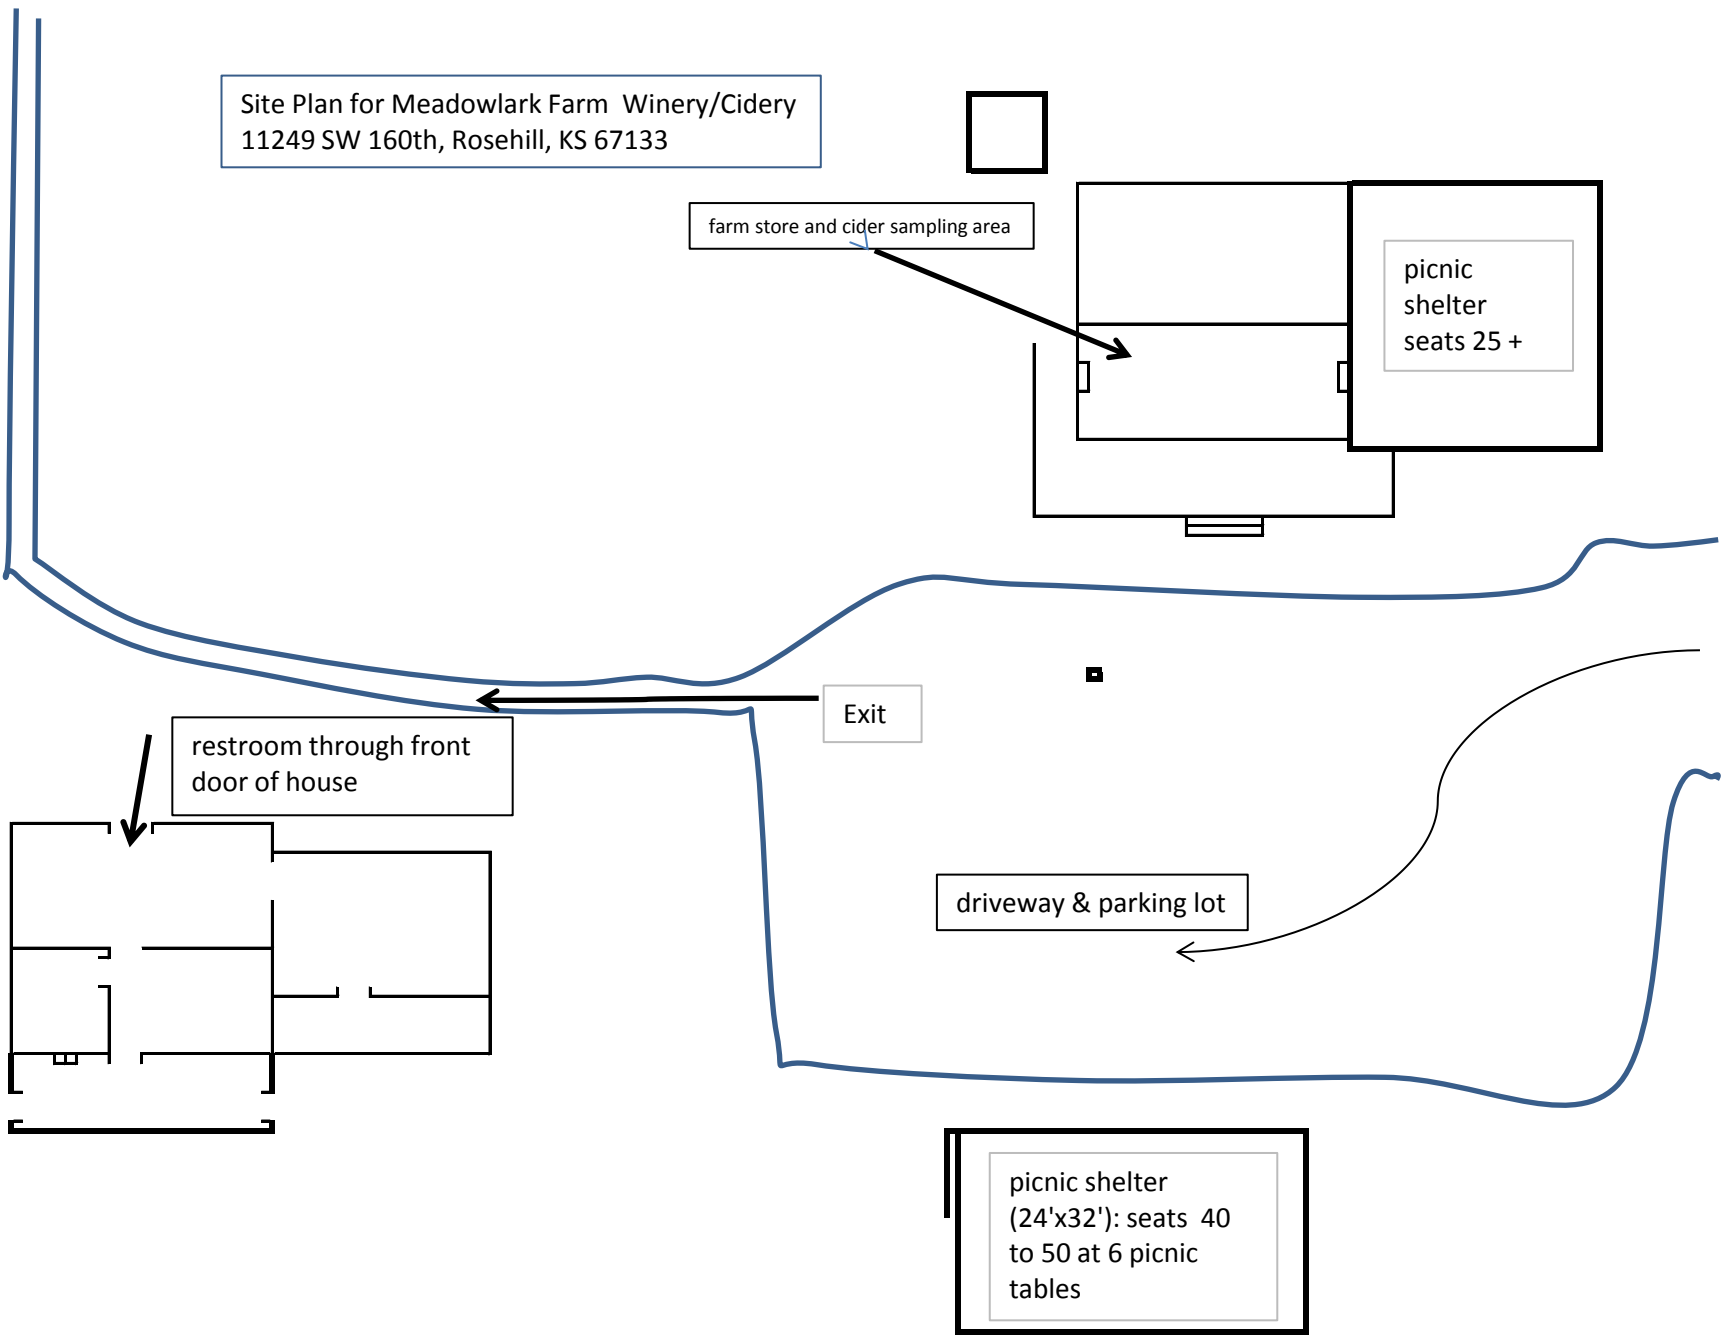

Site Plan for Meadowlark Farm Winery/Cidery  
11249 SW 160th, Rosehill, KS 67133

farm store and cider sampling area

picnic shelter  
seats 25 +

Exit

restroom through front  
door of house

driveway & parking lot

picnic shelter  
(24'x32'): seats 40  
to 50 at 6 picnic  
tables

□